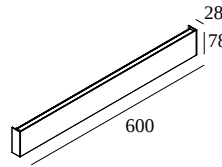

FEMTOLINE W DOWN-UP 600 930

270 63 06 93 W

AVAILABLE IN
BLACK 270 63 06 93 B
WHITE 270 63 06 93 W

 [View on website](#)

General info

LOCATION	indoor
INSTALLATION	Wall Surface mounted
INGRESS PROTECTION	IP20
WEIGHT (KG)	1
ADJUSTABILITY	non adjustable
INFORMATION	INCL.2 x PC SBL INCL.LED POWER SUPPLY 24V-DC