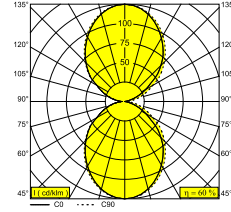

FEMTOLINE W DOWN-UP 600 930

270 63 06 93 W

AVAILABLE IN
BLACK 270 63 06 93 B
WHITE 270 63 06 93 W

 [View on website](#)

General info

LOCATION	indoor
INSTALLATION	Wall Surface mounted
INGRESS PROTECTION	IP20
WEIGHT (KG)	1
ADJUSTABILITY	non adjustable
INFORMATION	INCL.2 x PC SBL INCL.LED POWER SUPPLY 24V-DC

Electrical info

ELECTRICAL	220-240V / 50-60Hz
CLASS	I
POWER SUPPLY	YES
DIM TYPE	non-dimmable
ENERGY CLASS	F
CERTIFICATES	CB, EAC, ENEC, RCM

Lightsource info

LIGHTSOURCE NAME	LED
LIGHTSOURCE	2 x (LED FLEX IN MP 6W / CRI>90 / 3000K / 624lm)
LED TECHNICS (LIGHT SOURCE)	1248lm // 12W // 104lm/W
LED TECHNICS (LUMINAIRE)	746lm // 13,8W // 54lm/W